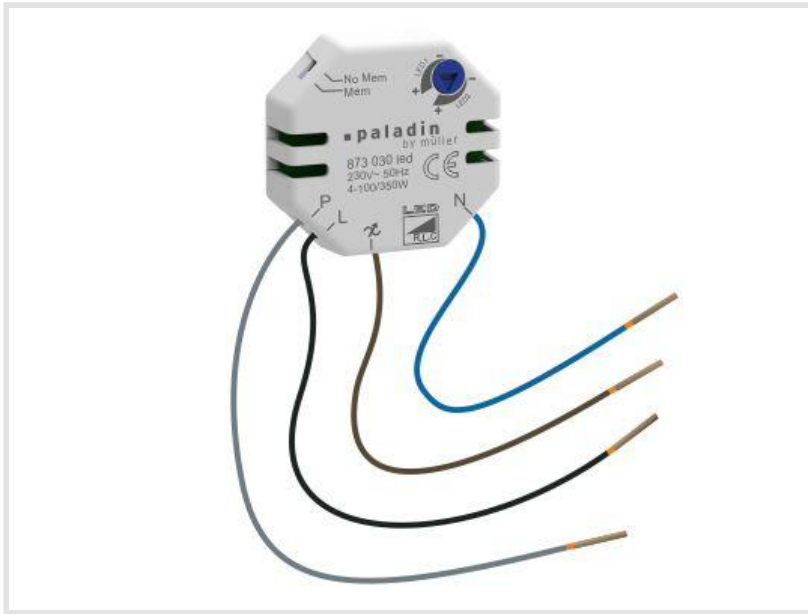

DIMMERS

paladin 873 030 led

Accessories

Save'n carry App

Overview

- Universal dimmer for dimmable LED-Lamps for leading edge dimming OR dimmable LED
- lamps with electronic transformer for trailing edge dimming
- Flush-mounted fitting
- Minimum dimming-value adjustable
- For pushbuttons
- Installation in standard boxes behind a pushbutton possible
- Small design (13 mm)
- Easy to connect
- Memoryfunction of the last dimming value
- Softstart function
- Protection against overload, short circuit and overheat
- Easy to connect (10 cm litz wires with ferrules)

Order numbers

■ **paladin**

873 030 led for LED loads:
4 - 100 / 350 W

DIMMERS

paladin 873 030 led

Order information

	Voltage	EAN	Art. No.
873 030 led	230 V 50-60 Hz	4022709231383	23138

Technical data

Supply voltage	230 V, 50-60 Hz
Power consumption	2 VA
Dimensions	46 x 42 x 13 mm
Mounting	Flush-mounting
Permitted ambient temperature	0...+40 °C
Type of protection	IP 20 to DIN EN 60529
Type of lamps	dimnable LED lamps
Glow lamp load	max. 1,5 mA
Types of load	LED
Dimmable 230 V~ LED lamps (leading edge dimming)	4–100 W
Dimmable 230 V~ LED lamps (trailing edge dimming)	4–350 W
Dimmable 12 V~ LED lamps (trailing edge dimming) with electronic transformer, type C	1 lamp per transformer max. 6 transformers (50 W)