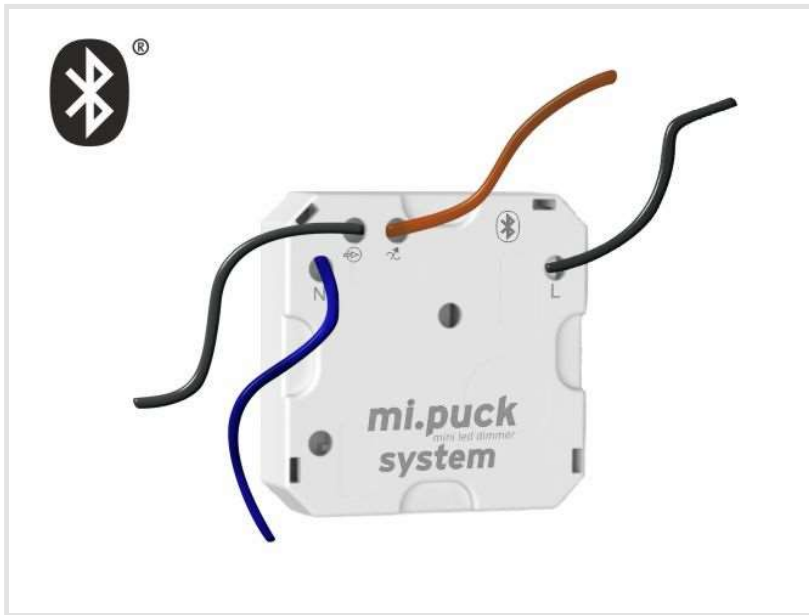

MI.PUCK DIMMERS

müller EA 26.11 pro4 mi.puck mini led dimmer

mi.puck-App

Overview

- Astro dimmer (remote-controllable)
- Dimmer for dimmable LED lamps / trailing edge dimming
- Minimum and maximum dimming-value adjustable
- Adjustable switch-on dimming-value or memory function
- Staircase lighting function
- Integrated Bluetooth
- mi.system mesh
- Programmable and controllable via app (iOS and Android)
- Switching program can be deactivated via app
- Compact insert housing for flush-mounting
- Protection against overload, overvoltage, short circuit and overheat

App to manage the mi.system:

mi.puck App (Apple App Store)
 (<https://apps.apple.com/us/app/mi-puck/id1590845051>)

mi.puck (<https://itunes.apple.com/us/app/saven-carry/id1347128572?mt=8>) App (Google Play Store)
 (<https://play.google.com/store/apps/details?id=de.hugomueller.mi.control>)